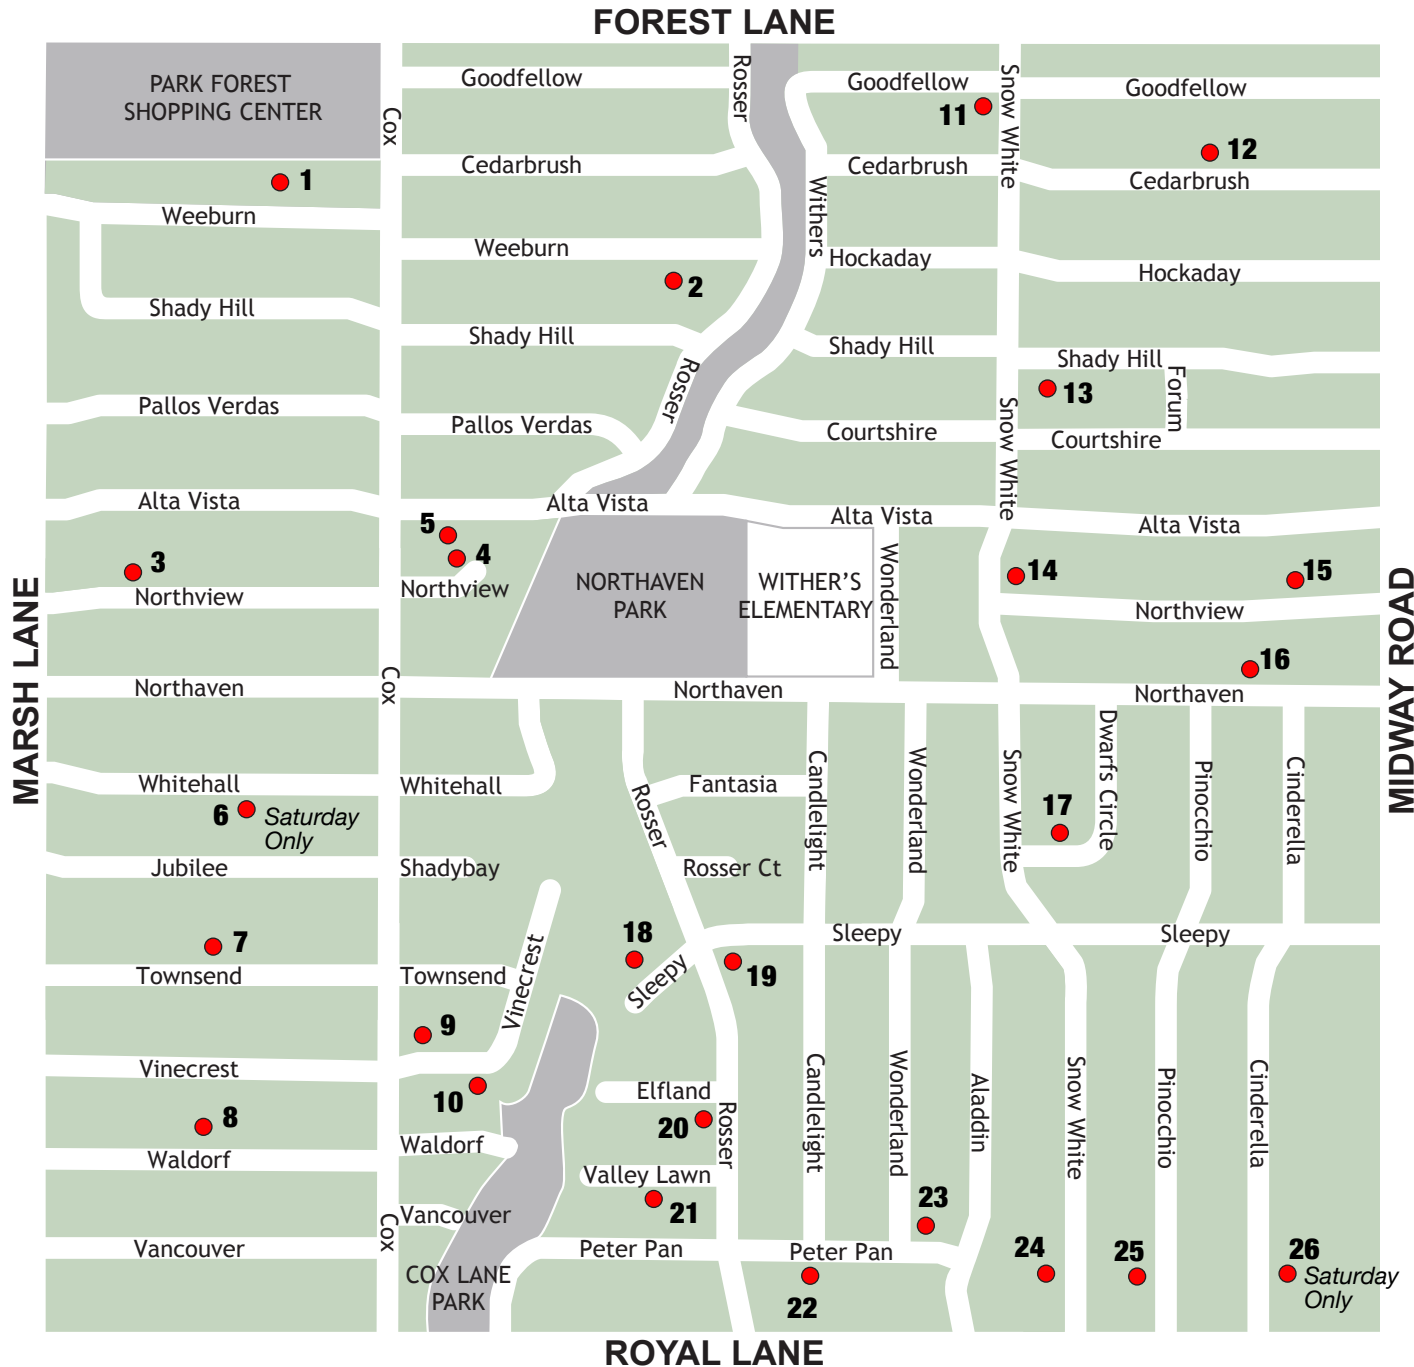

Northaven Park Yard Sales

Friday and Saturday, Sep13 & Sep14
8 a.m. to 4 p.m. daily

- 1 3761 Weeburn
- 2 3918 Weeburn
- 3 3729 Northview
- 4 3817 Northview
- 5 3816 Alta Vista

- 6 3756 Whitehall
- 7 3748 Townsend
- 8 3748 Waldorf
- 9 3807 Vinecrest
- 10 3828 Vinecrest

- 11 3998 Goodfellow
- 12 4107 Cedarbrush
- 13 4018 Shady Hill
- 14 4007 Northview
- 15 4139 Northview
- 16 4115 Northaven

- 17 11115 Dwarfs Circle
- 18 3819 Sleepy
- 19 11040 Rosser
- 20 3834 Elfland
- 21 3824 Valley Lawn

- 22 3916 Peter Pan
- 23 10908 Wonderland
- 24 10823 Snow White
- 25 10823 Pinocchio
- 26 10824 Cinderella

If raining and/or the sign is not out, the sale at that home may be delayed or canceled for the day. Check back.